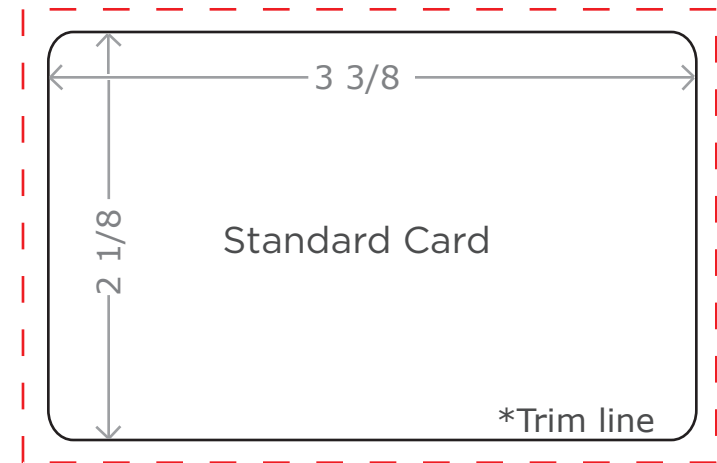

Artwork Template

Finished dimension - 2 1/8" x 3 3/8"

* **Trim line** - Please make sure all text is at least 1/8" away from the trim line

** **Bleed area** - If you want your image to extend to the edge of the card, a 1/8" bleed should be used

** 1/8" Bleed area

General Guideline

1. **Color Mode** - All color artwork and/or images must be provided in CMYK (cyan, magenta, yellow, black) color mode unless a spot color is specified, RGB files must be converted to CMYK.
2. **Bleeds** - Please add 1/8" bleed on your cards where printing runs off the edge.
3. **Fonts** - Please convert all text to Paths / Curves / Outlines.
4. **Resolution** - All file formats must have a minimum of 300 dpi (dot per inch) resolution.